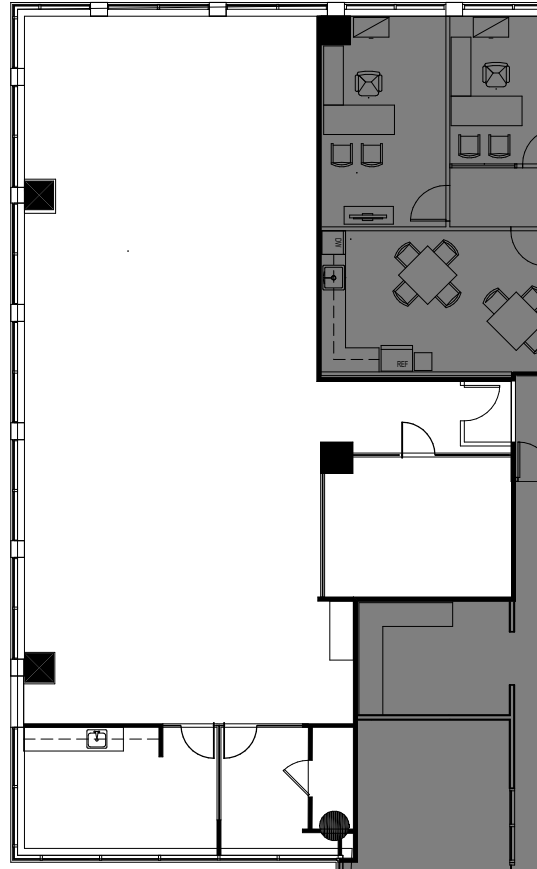

4TH FLOOR

SUITE 480: 2,578 SF

BAYPORT
PLAZA

FOR MORE
INFORMATION,
PLEASE CONTACT

MERCEDES ANGELL

Managing Director

+1 813 204 5344

mercedes.angell@cushwake.com