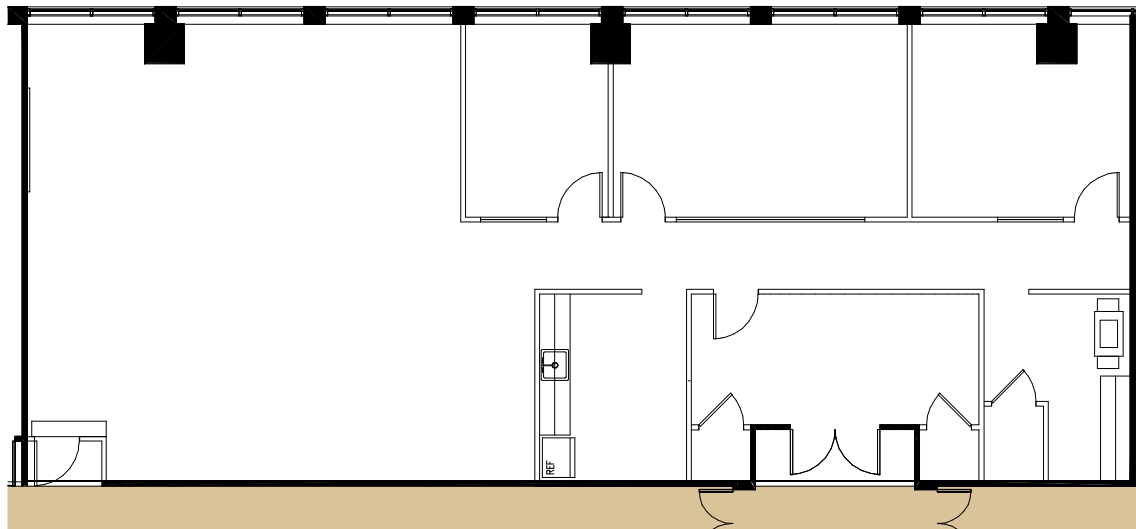

7TH FLOOR

SUITE 750: 2,652 SF

BAYPORT
PLAZA

FOR MORE
INFORMATION,
PLEASE CONTACT

MERCEDES ANGELL

Managing Director

+1 813 204 5344

mercedes.angell@cushwake.com